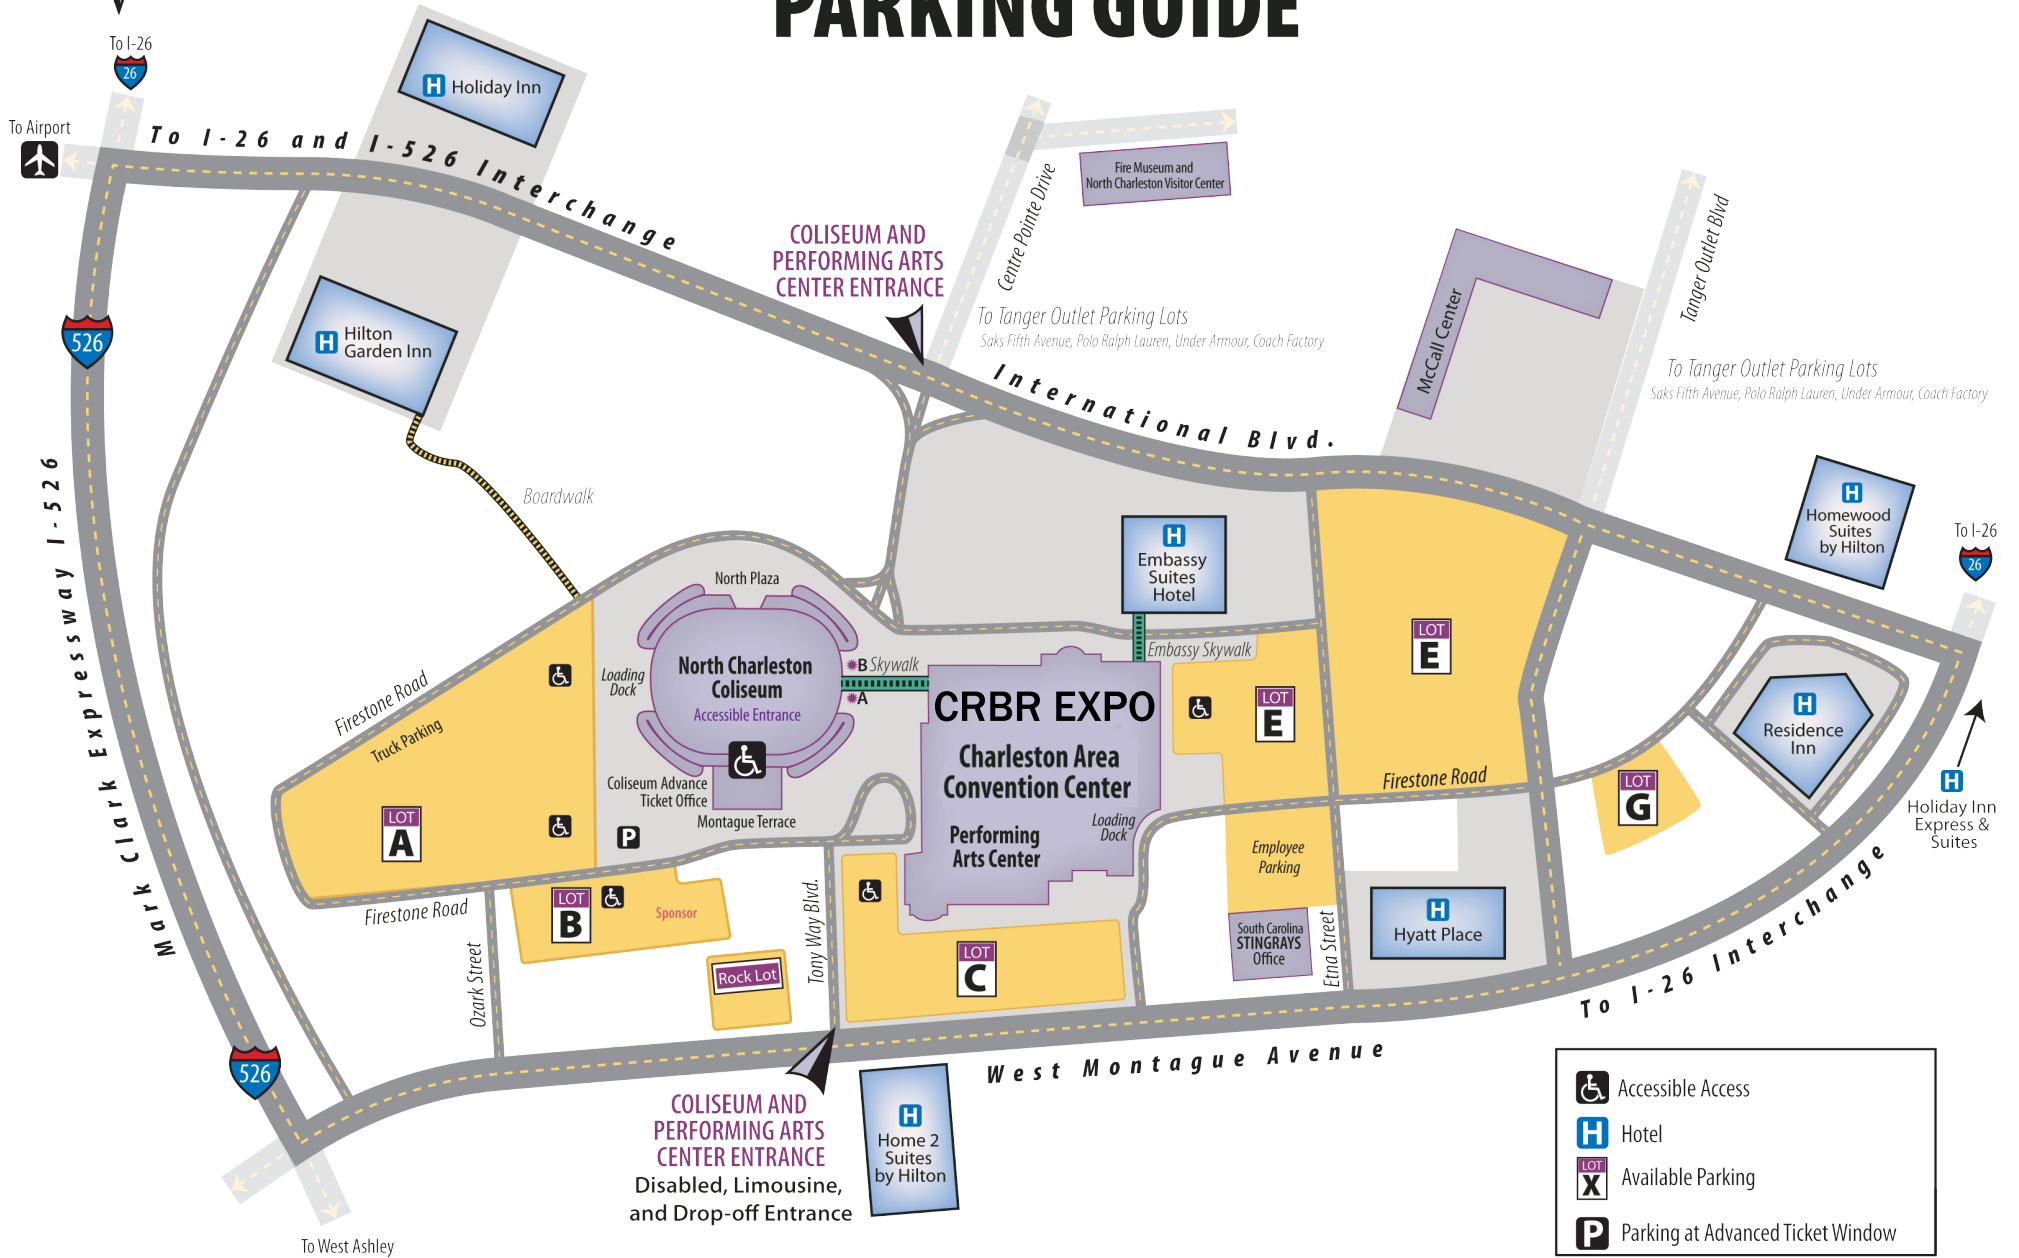

Cooper River Bridge Run EXPO & PACKET PICK-UP

North Charleston Coliseum / Convention Center / Performing Arts Center PARKING GUIDE

- Accessible Access
- Hotel
- Available Parking
- Parking at Advanced Ticket Window