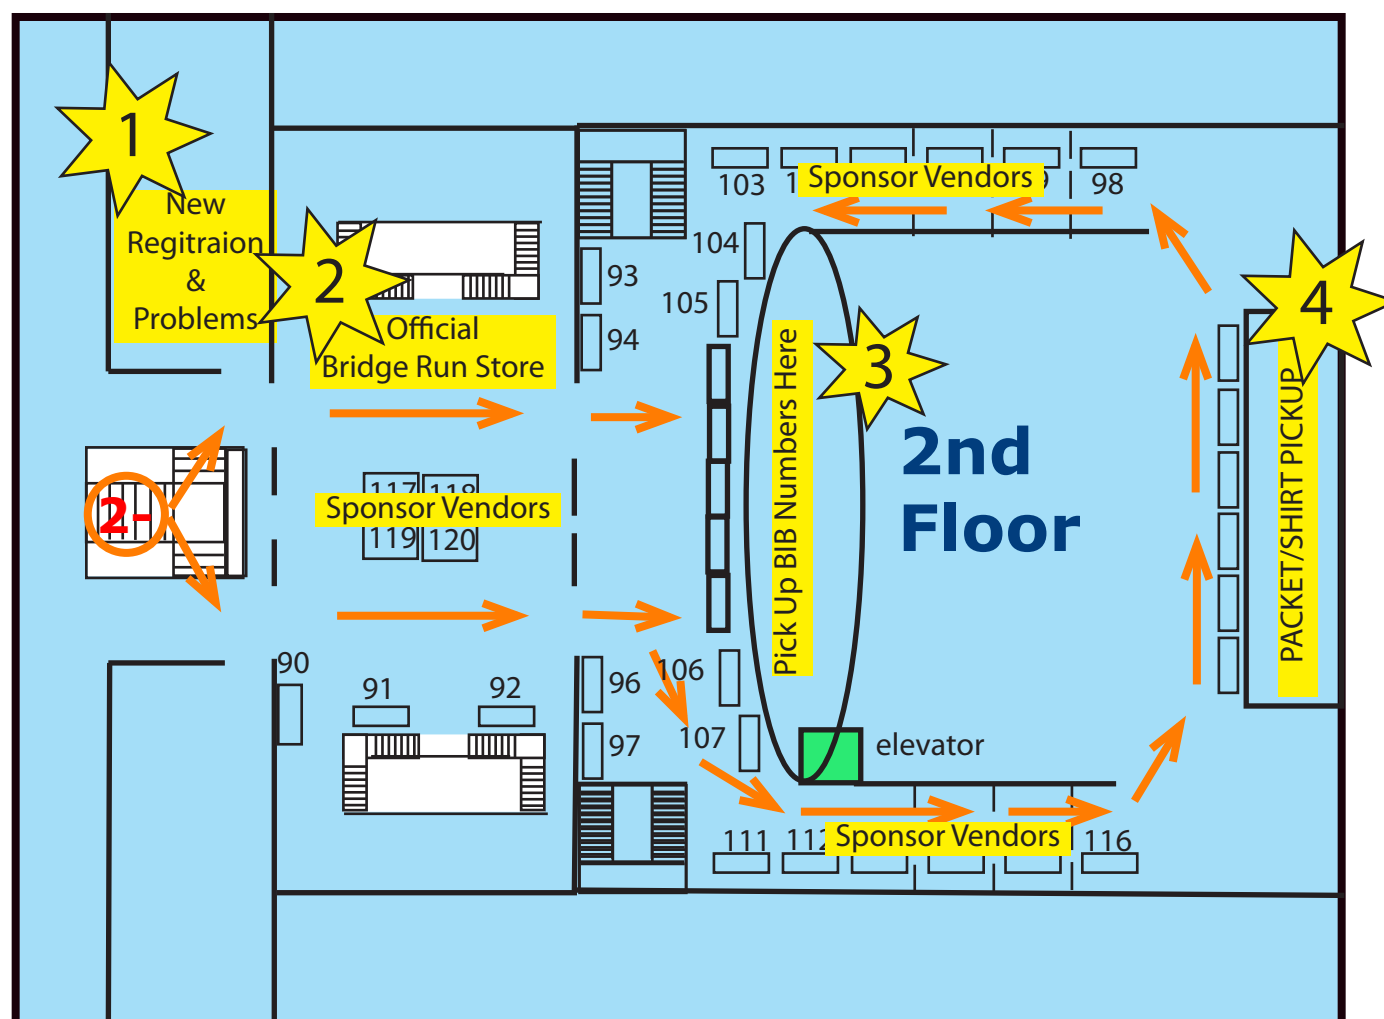

Bridge Run 2011 EXPO

User Guide & Map

1 Late Registration, missing numbers, category changes, and any other problems.

2 Official Cooper River Bridge Run Merchandise Store

3 Bib Number Pick Up (be sure to have your number/s written down for the volunteer)

4 Stage, packet and T-Shirt pickup.